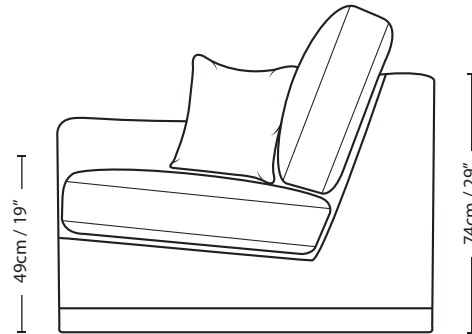

5th AVENUE

1.5 SEATER

21cm / 8.5" 81cm / 32" 21cm / 8.5"

61cm / 24"

86cm / 33"

49cm / 19"

74cm / 29"

124cm / 49"

Overall Height 86cm / 34"	Overall Width 124cm / 49"	Overall Depth 104cm / 41"	Arm Height 61cm / 24"	Back Height of Frame 74cm / 29"	Seat Height 49cm / 19"	Arm Width 21cm / 8.5"	Inside Width Arm to Arm 81cm / 32"	Seat Depth to Cushions 63cm / 25"	Seat Depth no Cushions 79cm / 31"
------------------------------	------------------------------	------------------------------	--------------------------	------------------------------------	---------------------------	--------------------------	---------------------------------------	--------------------------------------	--------------------------------------

Seating sizes vary to a great extent and particularly wherever there are soft cushions involved, this is magnified with front of seat to back cushion depths, whilst formal back cushions will vary with age and plumping. It is essential to note that scatter back cushion depths will adjust from which point you measure, overtime and with plumping, the accurate measurement does not exist as it will resize each and every time you enjoy its comfort.