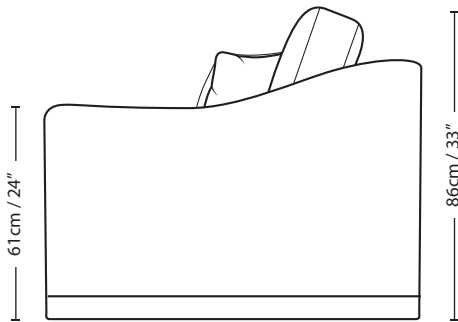

5th AVENUE

1.5 SEATER

21cm / 8.5" 81cm / 32" 21cm / 8.5"

61cm / 24"

86cm / 33"

49cm / 19"

74cm / 29"

124cm / 49"

Overall Height 86cm / 34"	Overall Width 124cm / 49"	Overall Depth 104cm / 41"	Arm Height 61cm / 24"	Back Height of Frame 74cm / 29"	Seat Height 49cm / 19"	Arm Width 21cm / 8.5"	Inside Width Arm to Arm 81cm / 32"	Seat Depth to Cushions 63cm / 25"	Seat Depth no Cushions 79cm / 31"
------------------------------	------------------------------	------------------------------	--------------------------	------------------------------------	---------------------------	--------------------------	---------------------------------------	--------------------------------------	--------------------------------------

Seating sizes vary to a great extent and particularly wherever there are soft cushions involved, this is magnified with front of seat to back cushion depths, whilst formal back cushions will vary with age and plumping. It is essential to note that scatter back cushion depths will adjust from which point you measure, overtime and with plumping, the accurate measurement does not exist as it will resize each and every time you enjoy its comfort.